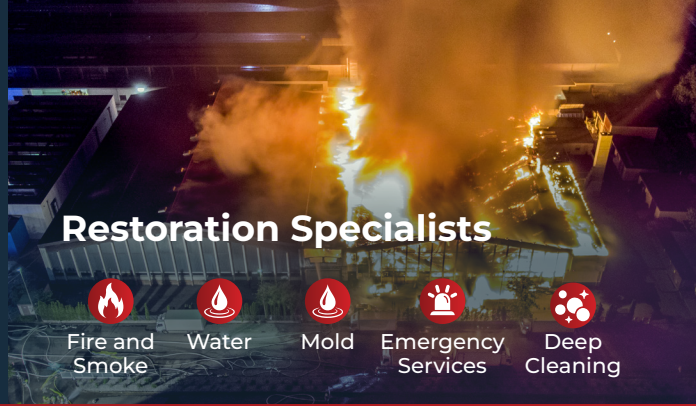

Full Service Construction & Restoration Solutions

SCAN TO DOWNLOAD OUR EMERGENCY CALL APP

Completing projects in the greater Cincinnati area for over 35 years. We specialize in large projects and have countless of satisfied customers.

Our Services

The Complete Solution

We are your partner from the first call, through full reconstruction or complete remodeling services. One company start to finish.

Remodeling

Upgrade your facility with additions, renovations, refinishing, & various other remodeling services. We tackle state-of-the-art facility renovations & remodeling projects of all sizes.

Reconstruction

From flooring, hanging & finishing drywall, roofing repairs, framing, fixing or reinstalling ceilings, painting, trimming, or mechanical, we are your one-stop reconstruction partner.

Fire Damage